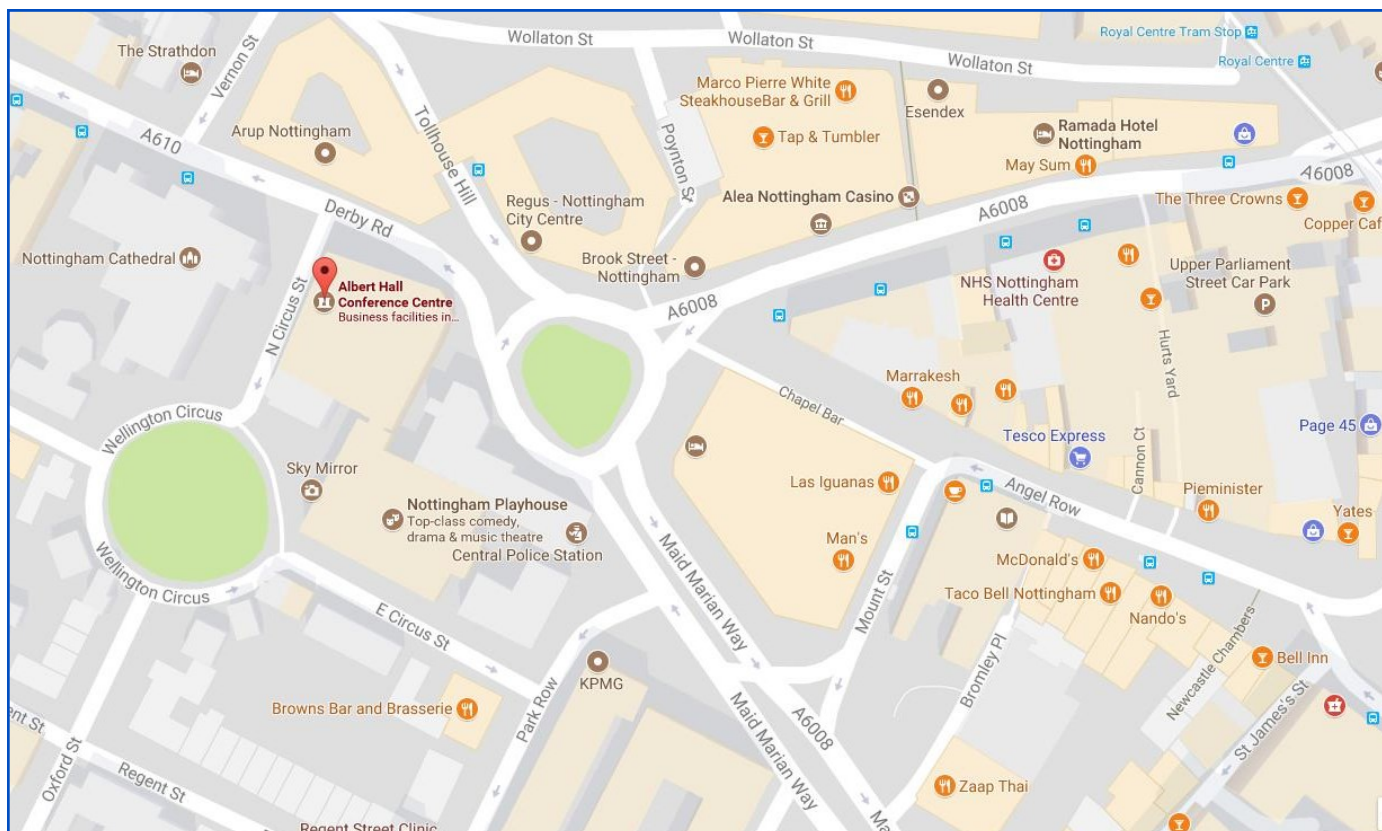

How to get there:

By foot

The Albert Hall is a 15-minute walk from Nottingham Rail Station and just five minutes from Old Market Square. From Old Market Square, walk to Maid Marian Way and then head uphill towards Derby Road. Turn left onto North Circus Street.

By public transport (recommended)

The closest tram stops are at Royal Centre and Old Market Square. From the Royal Centre, walk along Upper Parliament Street and cross over onto Derby Road, turning left onto North Circus Street.

The main bus stops are at the Victoria Centre, Friar Lane, Old Market Square and the Broadmarsh Centre.

For further information about bus and tram times, visit: www.ntcx.co.uk

By car

Metered Street Parking is available nearby (8am-8pm), with cheaper tariffs in Zone 2 areas. [Click here for more information.](#)

Satellite navigation is to North Circus Street 'NG15AA' or 'NG15AE'.

If you have questions about the event, email GN.TP@nhs.net or call **0115 883 7848.**